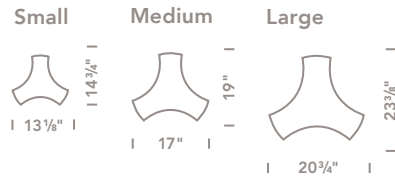

Arc

Arc in size small
Fabrics on panels: Coco Couture 6285 color 820; Pipeline 6207 color 67;
Spire 6269 color 18

Arc

SIZES

SUBSTRATES

Quiet-Core™	Quiet-Core Plus™	Mi-Core™
Acoustical substrate NRC .80	Acoustical & tackable substrate NRC .80	Tackable substrate NRC .30 <i>Not available in 3D</i>

SPECIFICATION

	S	M	L	XL	2XL	3XL
Available Sizes						
Wall Mounted	•	•	•			
Ceiling Mounted	•	•	•			
Ceiling Suspended Tiled*		•	•			
Ceiling Suspended Individual*						
Ceiling Suspended Baffle**						